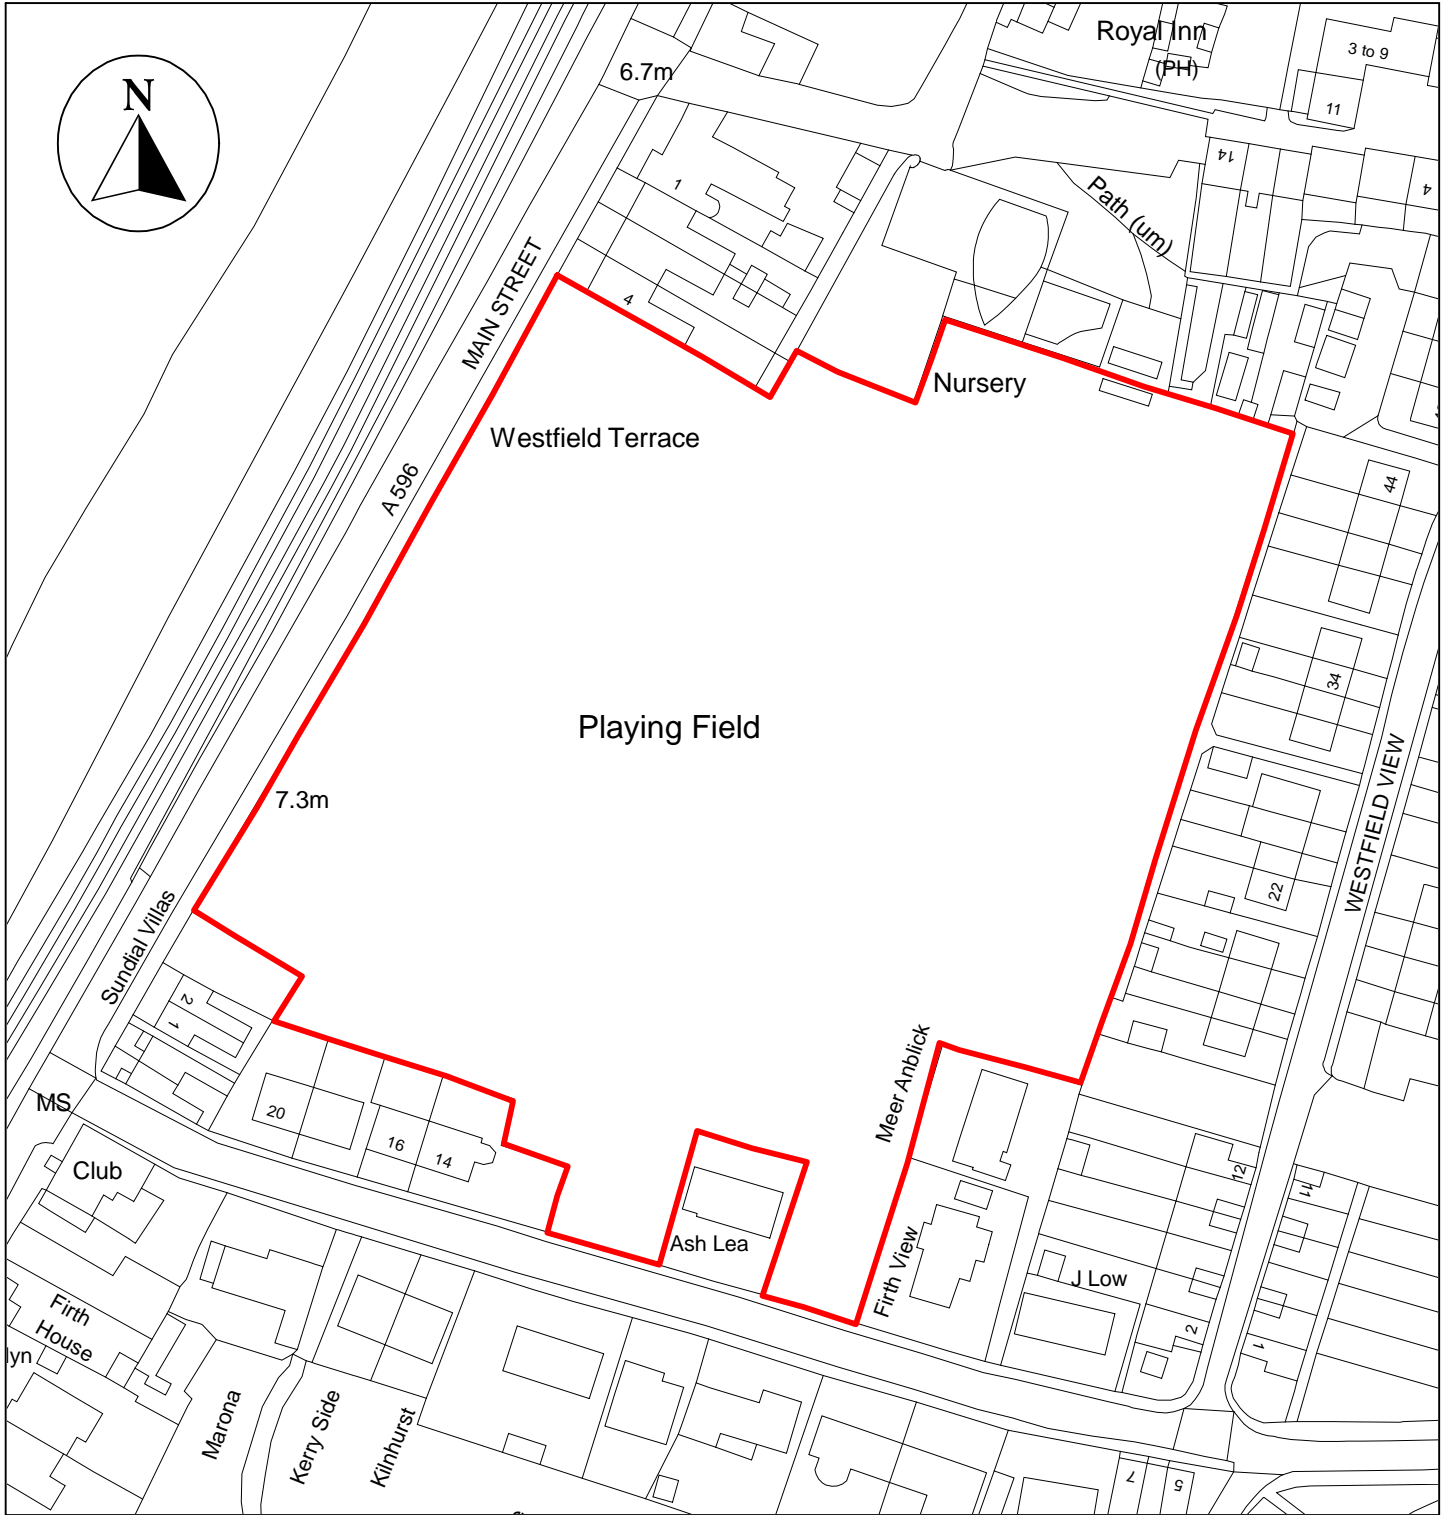

Public Space Protection Order Cumberland Council 2024

ANTI-SOCIAL BEHAVIOUR CRIME AND
POLICING ACT 2014

Land at West Lane, Flimby

Neighbourhoods
Education and Enforcement
Allerdale House
Workington
CA14 3YJ

Scale: 1 : 1,250
Date: February 2024

©crown copyright database rights 2024
ordnance survey AC0000861732